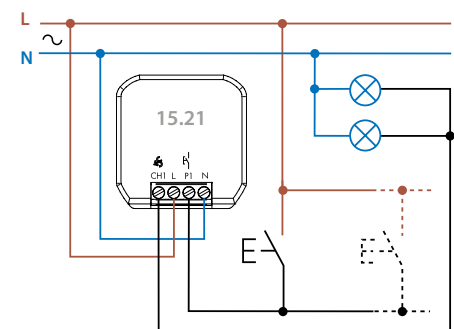

* Note: that these trademarks and trade names are not the property of Finder SpA or any of its associated companies, and are referred to in this sheet for the purposes of technical information only.

Type 15.21 - Bluetooth Dimmer, round wall box (ie: Ø 60 mm) mounting

Wall box mounting

Brightness control

Light control

Soft Start function

Type 15.21.8.230.B300

The 15.21 is suitable for fitting within a 60mm round wall box or other junction boxes.

YESLY.LIFE