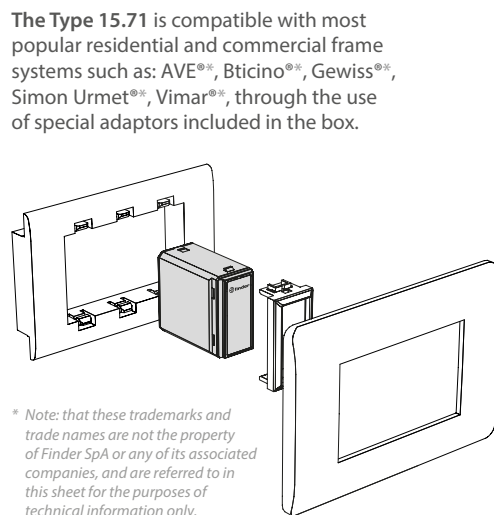

* Note: that these trademarks and trade names are not the property of Finder SpA or any of its associated companies, and are referred to in this sheet for the purposes of technical information only.

Type 15.21 - Bluetooth Dimmer, round wall box (ie: Ø 60 mm) mounting