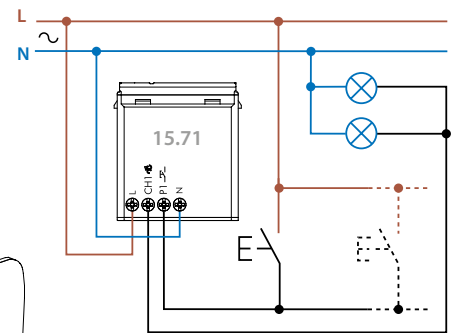

YESLY 15 SERIES - Bluetooth Dimmer

- 1 output
- Lamp load: Type15.71: 100 W LED, 200 W halogen
  Type15.21: 150 W LED, 300 W halogen
- AUTO function, to automatically set the most appropriate method for driving the type of lamp being used
- An additional 7 functions to manually set the lamp driving method and the control curve
- Leading edge and trailing edge compatibility
- Default function: Trailing edge (linear)
- 1 wired pushbutton input. Can be managed through standard wired pushbuttons, wireless pushbuttons or Smartphone
- Compatible with energy-saving lamps, compact dimmable fluorescent lamps (CFL) or dimmable LEDs - with either electronic or electromagnetic transformers
- Management of up to 8 scenarios
- App programming with iOS or Android Smartphone
- Over-temperature and short-circuit protection
- Supply voltage 230 V AC (50/60 Hz)
- Secure Bluetooth 4.2 Low Energy connection with 128-bit encryption

Type 15.71 - Bluetooth Dimmer compatible with the most popular Italian wall switch systems

Integrates within most popular wall boxes

Brightness control

Light control

Soft Start function

* Note: that these trademarks and trade names are not the property of Finder SpA or any of its associated companies, and are referred to in this sheet for the purposes of technical information only.

Type 15.21 - Bluetooth Dimmer, round wall box (ie: Ø 60 mm) mounting

Wall box mounting

Brightness control

Light control

Soft Start function

The 15.21 is suitable for fitting within a 60mm round wall box or other junction boxes.

YESLY.LIFE